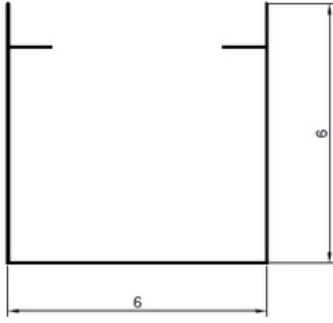

Product KOD 100700

LED

PROFİL ÖLÇÜSÜ

PROFILE SIZE

İŞIK DAĞILIM EĞRİSİ

LIGHT DISTRIBUTION CURVE

LED ÖZELLİKLERİ

LED FEATURES

| | | | | | |
|--------------------------|------------|-----------------------|------------------------|---------------------------|----|
| Tecnichal Specifications | | Connections Data | | Electrical Specifications | |
| Length (mm) | 500 | Wire size | 0,2-0,75 mm2(24-18AWG) | Series | 10 |
| Width (mm) | 16 | Terminal Strip Length | 7,5-8,5 mm | Parallel | 3 |
| PCB Thickens(mm) | 1,6 | Connector | Poke-in connector | Total Led Quantity | 30 |
| PCB Material | FR4 & Alum | | | | |