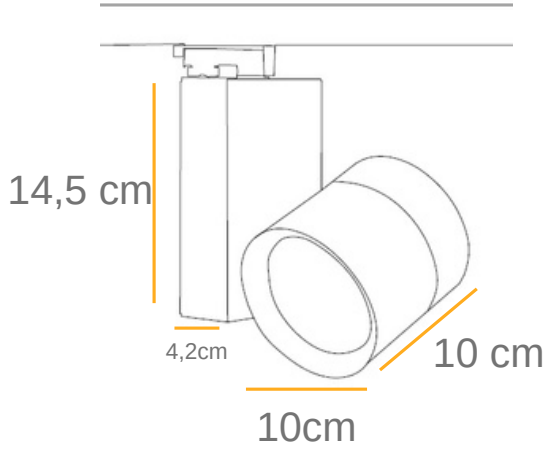

Product CODE : 1085

THE MOST PREFERRED
LIGHTING PRODUCT IN THE
RETAIL INDUSTRY

WITH EASE OF INSTALLATION
AND THE ABILITY TO MOVE ON
THE RAIL, THE LIGHT CAN BE.

LED

ÜRÜN ÖLÇÜSÜ**PRODUCT SIZE****IŞIK DAĞILIM EĞRİSİ****LIGHT DISTRIBUTION CURVE**

350 mA	12w	1680 Lm
500 mA	18w	2520 Lm
700 mA	25w	3500 Lm
900 mA	32w	4480 Lm

Işık Renk Seçenekleri**Light Color Options**

2700 K
3000 K
4000 K
6500 K

Işık Açıları**Light Angles**

24°

36°

45°

KULLANIM ALANLARI**Fields of Application****Soket Seçenekleri****Socket Options**