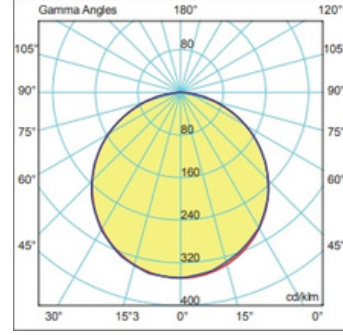

Product KOD 100701

LED

PROFİL ÖLÇÜSÜ

PROFILE SIZE

İŞIK DAĞILIM EĞRİSİ

LIGHT DISTRIBUTION CURVE

LED ÖZELLİKLERİ

LED FEATURES

Technical Specifications		Connections Data		Electrical Specifications	
Length (mm)	500	Wire size	0,2-0,75 mm ² (24-18AWG)	Series	10
Width (mm)	16	Terminal Strip Length	7,5-8,5 mm	Parallel	3
PCB Thickens(mm)	1,6	Connector	Poke-in connector	Total Led Quantity	30
PCB Material	FR4 & Alum				