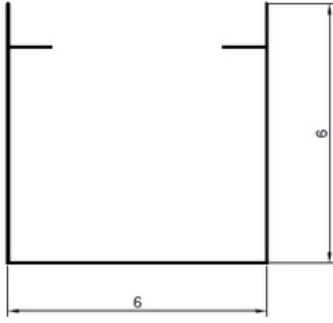

## PROFİL ÖLÇÜSÜ

PROFILE SIZE

Operating Module Current	Operating Current per LED	Operating Voltage (Typ)	Module Power (Typ)
350 mA	116 mA	30V	10,5w

Tecnichal Specifications		Connections Data		Electrical Specifications	
Length (mm)	500	Wire size	0,2-0,75 mm2(24-18AWG)	Series	10
Width (mm)	16	Terminal Strip Length	7,5-8,5 mm	Parallel	3
PCB Thickens(mm)	1,6	Connector	Poke-in connector	Total Led Quantity	30
PCB Material	FR4 & Alum				