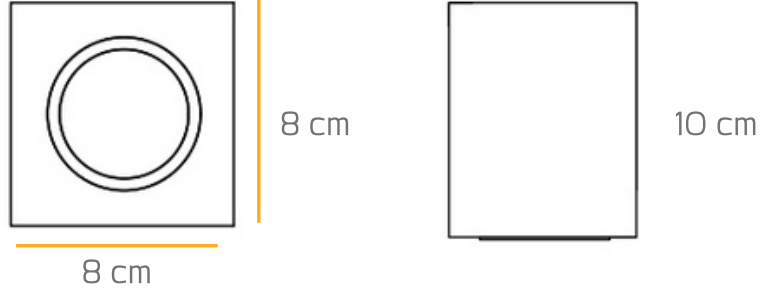

200 mA   **7w**   **980Lm**
350 mA   **12,5w**   **1750 Lm**

Işık Renk Seçenekleri

Light Color Options

2700 K

3000 K

4000 K

6500 K

KULLANIM ALANLARI

Fields of Application

TOPLANTI SALONLARI

ALIŞVERİŞ MERKEZLERİ

MAĞAZALAR

OFİSLER

OTELLER

HASTANELER

OKULLAR

KORİDORLAR

2019 Çizgi Teknik Aydınlatma Tüm hakları saklıdır.Çizgi Teknik Aydınlatma, bu belgede bulunan bilgilerin doğruluğuna veya tamlığına ilişkin herhangi bir beyan veya garanti sunmaz ve bunlara dayalı gerçekleştirilen hiçbir işlemden yükümlü olmayacaktır. Bu belgede sunulan bilgiler, aksi Çizgi Teknik Aydınlatma tarafından kabul edilmedikçe, herhangi bir ticari teklif oluşturma amacı gütmemektedir ve herhangi bir fiyat teklifi veya sözleşmesinin parçasını teşkil etmez. Tüm haklar Çizgi Teknik Aydınlatma San.Tic.Ltd.Şti veya ilgili sahiplerine aittir.

All rights belong to Çizgi Teknik Aydınlatma San.Tic.Ltd.Şti or its respective owners.

LED