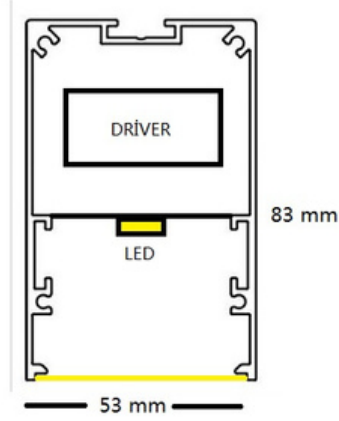

## PROFİL ÖLÇÜSÜ PROFILE SIZE

Technical Specifications		Connections Data		Electrical Specifications	
Length (mm)	500	Wire size	0,2-0,75 mm <sup>2</sup> (24-18AWG)	Series	10
Width (mm)	16	Terminal Strip Length	7,5-8,5 mm	Parallel	3
PCB Thickens(mm)	1,6	Connector	Poke-in connector	Total Led Quantity	30
PCB Material	FR4 & Alum				
Led	Mid Power				