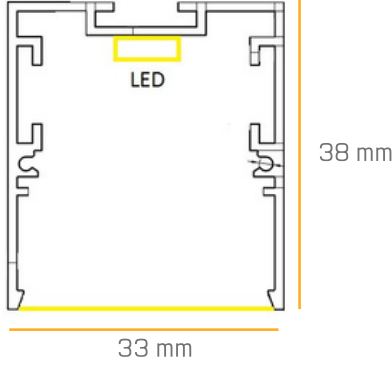

Ürün KODU : 3583

Technical Information ;

Aluminum extrusion body. 1.4mm aluminum thickness
Samsung SMD LED
Osram or Tridonic driver
Resistant to UV rays, pc diffuser with high light permeability that does not turn yellow during the life of the fixture
220-240V Input voltage
Color return index CRI 80
Frequency 50-60 Hz
IP protection class IP40
Production at desired color temperature.
Electrostatic powder coating in different ral codes

Product KOD : 3583

LED

PROFİL ÖLÇÜSÜ PROFILE SIZE

IŞIK DAĞILIM EĞRİSİ LIGHT DISTRIBUTION CURVE

LED ÖZELLİKLERİ LED FEATURES

min. Typ. max.	2700K	min. Typ. max.	4000K
1239 1304 1369		1365 1437 1509	
min. Typ. max.	3000K	min. Typ. max.	6500K
1285 1353 1421		1365 1437 1509	

Operating Module Current	Operating Current per LED	Operating Voltage (Typ)	Module Power (Typ)
350 mA	116 mA	30V	10,5w

Technical Specifications		Connections Data		Electrical Specifications	
Length (mm)	500	Wire size	0,2-0,75 mm ² (24-18AWG)	Series	10
Width (mm)	16	Terminal Strip Length	7,5-8,5 mm	Parallel	3
PCB Thickens(mm)	1,6	Connector	Poke-in connector	Total Led Quantity	30
PCB Material	FR4 & Alum				
Led	Mid Power				