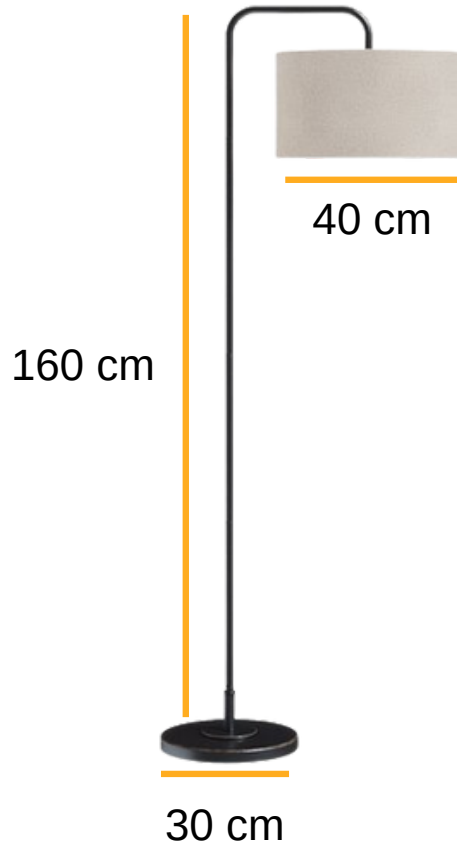

### Technical Information ;

Metal body  
Gu10 lampholder  
Osram, Philips & Sylvania Led bulb  
220-240V Input voltage  
Color return index CRI 80  
Frequency 50-60 Hz  
IP protection class IP20  
Production at the desired color temperature.  
Electrostatic powder paint in different ral codes

Product CODE : 6952

LED

ÜRÜN ÖLÇÜSÜ  
PRODUCT SIZE

Işık Renk Seçenekleri

Light Color Options

2700 K

3000 K

4000 K