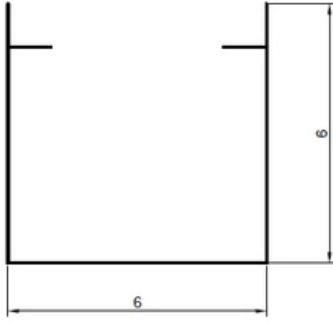

Product KOD 100702

LED

PROFİL ÖLÇÜSÜ

PROFILE SIZE

İŞIK DAĞILIM EĞRİSİ

LIGHT DISTRIBUTION CURVE

LED ÖZELLİKLERİ

LED FEATURES

Tecnichal Specifications		Connections Data		Electrical Specifications	
Length (mm)	500	Wire size	0,2-0,75 mm2(24-18AWG)	Series	10
Width (mm)	16	Terminal Strip Length	7,5-8,5 mm	Parallel	3
PCB Thickens(mm)	1,6	Connector	Poke-in connector	Total Led Quantity	30
PCB Material	FR4 & Alum				