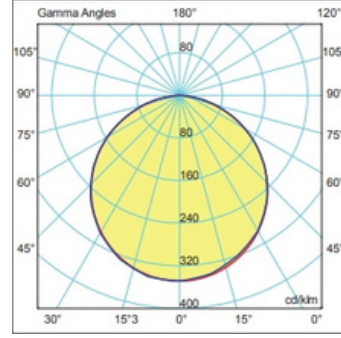

Product KOD 100702

LED

PROFİL ÖLÇÜSÜ

PROFILE SIZE

İŞIK DAĞILIM EĞRİSİ

LIGHT DISTRIBUTION CURVE

LED ÖZELLİKLERİ

LED FEATURES

Tecnichal Specifications		Connections Data		Electrical Specifications	
Length (mm)	500	Wire size	0,2-0,75 mm2(24-18AWG)	Series	10
Width (mm)	16	Terminal Strip Length	7,5-8,5 mm	Parallel	3
PCB Thickens(mm)	1,6	Connector	Poke-in connector	Total Led Quantity	30
PCB Material	FR4 & Alum				