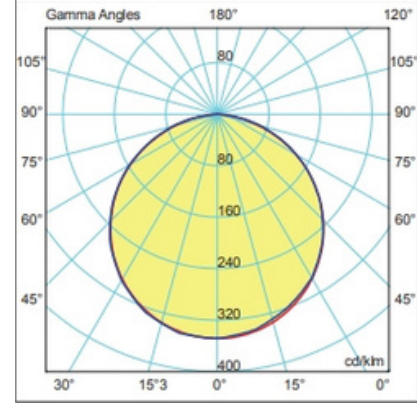

Product KOD : 3020 0024

LED

PROFİL ÖLÇÜSÜ

PROFILE SIZE

IŞIK DAĞILIM EĞRİSİ

LIGHT DISTRIBUTION CURVE

LED ÖZELLİKLERİ

LED FEATURES

Technical Specifications		Connections Data		Electrical Specifications	
Length (mm)	500	Wire size	0,2-0,75 mm ² (24-18AWG)	Series	10
Width (mm)	16	Terminal Strip Length	7,5-8,5 mm	Parallel	3
PCB Thickens(mm)	1,6	Connector	Poke-in connector	Total Led Quantity	30
PCB Material	FR4 & Alum				
Led	Mid Power				