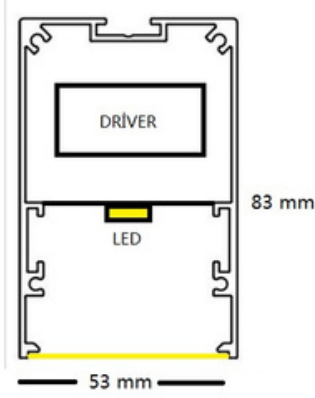

Product KOD : 3020 0024

LED

PROFİL ÖLÇÜSÜ

PROFILE SIZE

IŞIK DAĞILIM EĞRİSİ

LIGHT DISTRIBUTION CURVE

LED ÖZELLİKLERİ

LED FEATURES

Technical Specifications		Connections Data		Electrical Specifications	
Length (mm)	500	Wire size	0,2-0,75 mm ² (24-18AWG)	Series	10
Width (mm)	16	Terminal Strip Length	7,5-8,5 mm	Parallel	3
PCB Thickens(mm)	1,6	Connector	Poke-in connector	Total Led Quantity	30
PCB Material	FR4 & Alum				
Led	Mid Power				