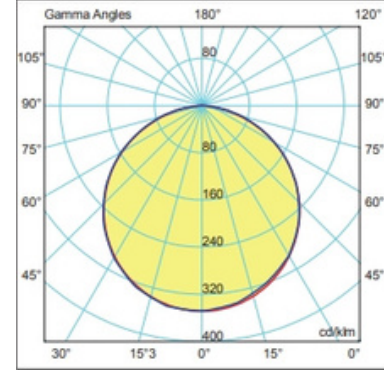

Product KOD : 3020 3833

LED

PROFİL ÖLÇÜSÜ PROFILE SIZE

İŞIK DAĞILIM EĞRİSİ LIGHT DISTRIBUTION CURVE

LED ÖZELLİKLERİ LED FEATURES

min. Typ.	max.	2700K	min. Typ.	max.	4000K
1239	1304	1369	1365	1437	1509
min. Typ.	max.	3000K	min. Typ.	max.	6500K
1285	1353	1421	1365	1437	1509

Operating Module Current	Operating Current per LED	Operating Voltage (Typ)	Module Power (Typ)
350 mA	116 mA	30V	10,5w

Technical Specifications		Connections Data		Electrical Specifications	
Length (mm)	500	Wire size	0,2-0,75 mm ² (24-18AWG)	Series	10
Width (mm)	16	Terminal Strip Length	7,5-8,5 mm	Parallel	3
PCB Thickness(mm)	1,6	Connector	Poke-in connector	Total Led Quantity	30
PCB Material	FR4 & Alum				
Led	Mid Power				